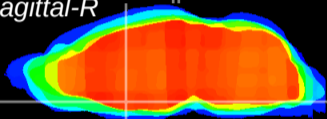

Coronal

Sagittal-R

Sagittal-L

ViBrism: CX25299
Horizontal

MPA