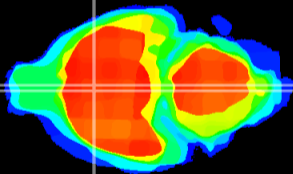

Coronal

Sagittal-R

Sagittal-L

ViBrism: CX25299
Horizontal

MPA