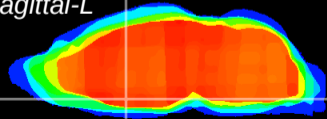

Coronal

Sagittal-R

Sagittal-L

ViBrism: CX25299
Horizontal

MPA