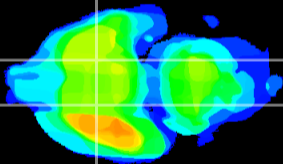

Coronal

Sagittal-R

Sagittal-L

ViBrism: CX25306
Horizontal

S0