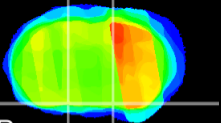

Coronal

Sagittal-R

Sagittal-L

ViBrism: CX25306
Horizontal

S0