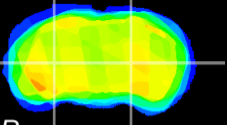

Coronal

Sagittal-R

Sagittal-L

ViBrism: CX25320
Horizontal

MG