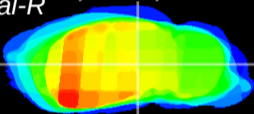

Coronal

Sagittal-R

Sagittal-L

ViBrism: CX25320
Horizontal

MG