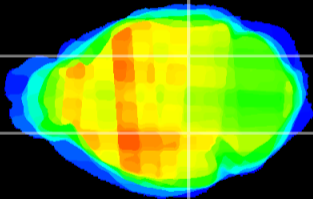

Coronal

Sagittal-R

Sagittal-L

ViBrism: CX25320
Horizontal

MG