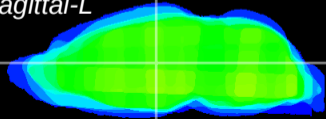

Coronal

Sagittal-R

Sagittal-L

ViBrism: CX25333
Horizontal

MD