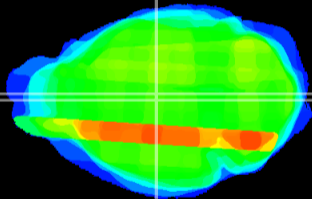

Coronal

Sagittal-R

Sagittal-L

ViBrism: CX25333
Horizontal

MD