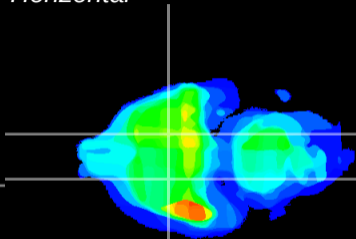

Coronal

Sagittal-R

Sagittal-L

ViBrisM: CX25345
Horizontal

S0