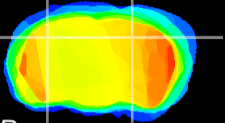

Coronal

Sagittal-R

Sagittal-L

ViBrism: CX25353
Horizontal

CA2/CA3