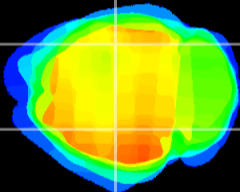

Coronal

Sagittal-R

Sagittal-L

ViBrism: CX25353
Horizontal

CA2/CA3