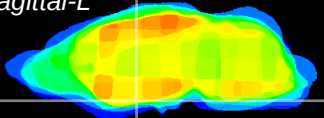

Coronal

Sagittal-R

Sagittal-L

ViBrism: CX25357
Horizontal

S0