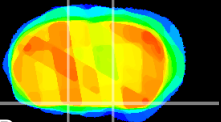

Coronal

Sagittal-R

Sagittal-L

ViBrism: CX25357
Horizontal

S0