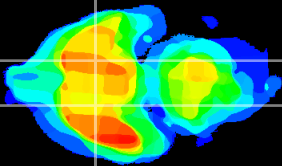

Coronal

Sagittal-R

Sagittal-L

ViBrism: CX25357
Horizontal

S0