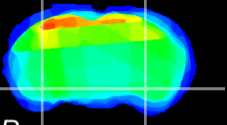

Coronal

Sagittal-R

Sagittal-L

ViBrism: CX25370
Horizontal

ventral S