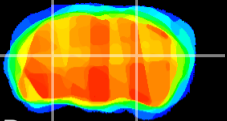

*Coronal*

*Sagittal-R*

*Sagittal-L*

ViBrism: CX25386  
*Horizontal*

LG