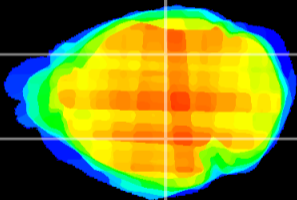

*Coronal*

*Sagittal-R*

*Sagittal-L*

ViBrism: CX25386  
*Horizontal*

LG