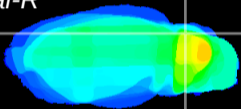

Coronal

Sagittal-R

Sagittal-L

ViBrism: CX25387
Horizontal

Cb lobe