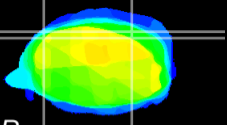

Coronal

Sagittal-R

Sagittal-L

ViBrism: CX25387
Horizontal

Cb lobe