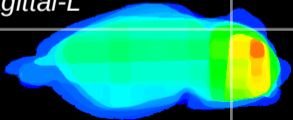

Coronal

Sagittal-R

Sagittal-L

ViBrism: CX25387
Horizontal

Cb lobe