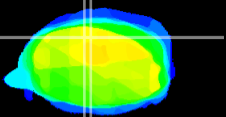

Coronal

Sagittal-R

Sagittal-L

ViBrism: CX25387
Horizontal

Cb vermis