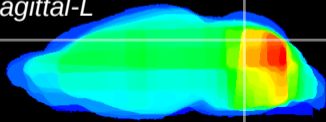

Coronal

Sagittal-R

Sagittal-L

ViBrism: CX25387
Horizontal

Cb vermis