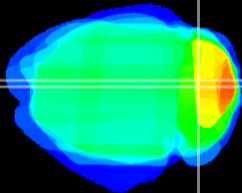

Coronal

Sagittal-R

Sagittal-L

ViBrism: CX25387
Horizontal

Cb vermis