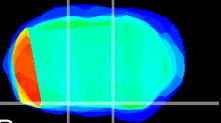

Coronal

Sagittal-R

Sagittal-L

ViBriSm: CX25400
Horizontal

S0