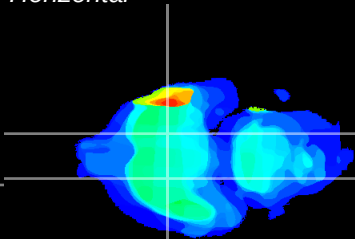

Coronal

Sagittal-R

Sagittal-L

ViBriSm: CX25400
Horizontal

S0