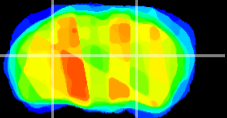

Coronal

Sagittal-R

Sagittal-L

ViBrism: CX25402
Horizontal

LG