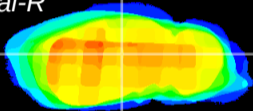

Coronal

Sagittal-R

Sagittal-L

ViBrism: CX25402
Horizontal

LG