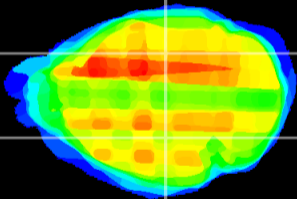

Coronal

Sagittal-R

Sagittal-L

ViBrism: CX25402
Horizontal

LG