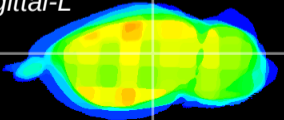

Coronal

Sagittal-R

Sagittal-L

ViBrism: CX25402
Horizontal

LG