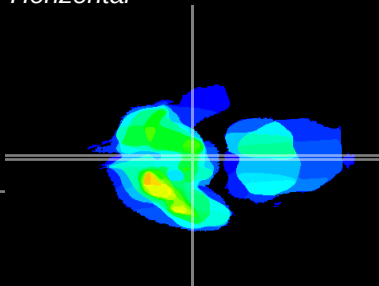

Coronal

Sagittal-R

Sagittal-L

ViBrism: CX25402
Horizontal

ME