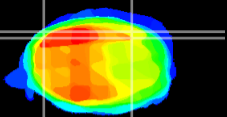

Coronal

Sagittal-R

Sagittal-L

ViBrism: CX25403
Horizontal

Cb lobe