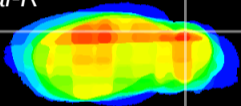

Coronal

Sagittal-R

Sagittal-L

ViBrism: CX25403
Horizontal

Cb lobe