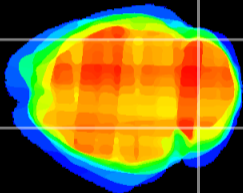

Coronal

Sagittal-R

Sagittal-L

ViBrism: CX25403
Horizontal

Cb lobe