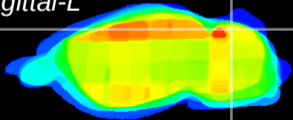

Coronal

Sagittal-R

Sagittal-L

ViBrism: CX25403
Horizontal

Cb lobe