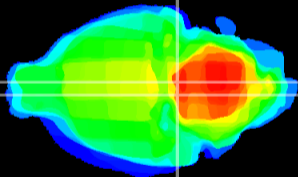

Coronal

Sagittal-R

Sagittal-L

ViBrism: CX25404
Horizontal

Pn