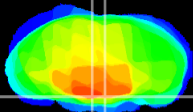

Coronal

Sagittal-R

Sagittal-L

ViBrism: CX25404
Horizontal

Pn