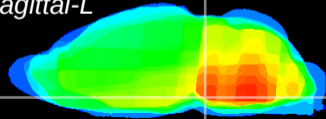

Coronal

Sagittal-R

Sagittal-L

ViBrism: CX25404
Horizontal

Pn