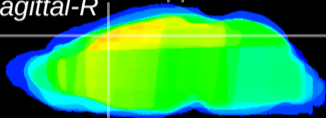

Coronal

Sagittal-R

Sagittal-L

ViBrism: CX25419
Horizontal

Cx motor