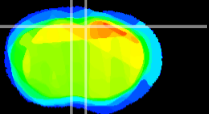

Coronal

Sagittal-R

Sagittal-L

ViBrism: CX25419
Horizontal

Cx motor