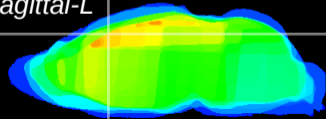

Coronal

Sagittal-R

Sagittal-L

ViBrism: CX25419
Horizontal

Cx motor