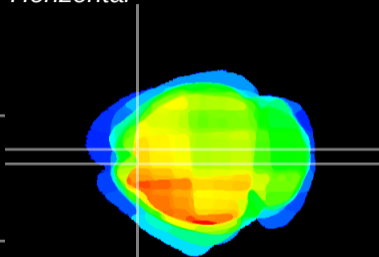

Coronal

Sagittal-R

Sagittal-L

ViBrism: CX25419
Horizontal

Cx motor