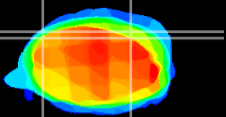

Coronal

Sagittal-R

Sagittal-L

ViBrism: CX25423
Horizontal

Cb lobe