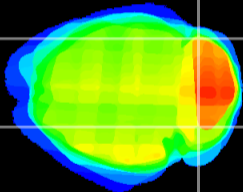

Coronal

Sagittal-R

Sagittal-L

ViBrism: CX25423
Horizontal

Cb lobe