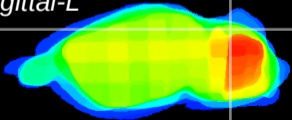

Coronal

Sagittal-R

Sagittal-L

ViBrism: CX25423
Horizontal

Cb lobe