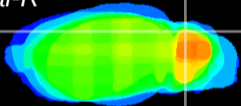

Coronal

Sagittal-R

Sagittal-L

ViBrism: CX25423
Horizontal

Cb lobe