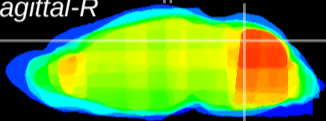

Coronal

Sagittal-R

Sagittal-L

ViBrism: CX25423
Horizontal

Cb vermis