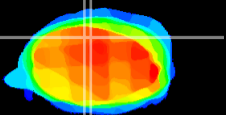

Coronal

Sagittal-R

Sagittal-L

ViBrism: CX25423
Horizontal

Cb vermis