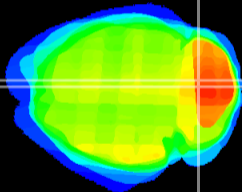

Coronal

Sagittal-R

Sagittal-L

ViBrism: CX25423
Horizontal

Cb vermis