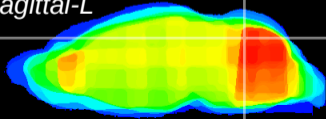

Coronal

Sagittal-R

Sagittal-L

ViBrism: CX25423
Horizontal

Cb vermis