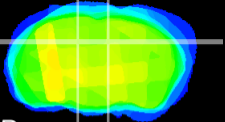

Coronal

Sagittal-R

Sagittal-L

ViBrism: CX25440
Horizontal

DG