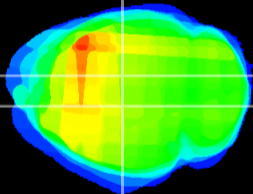

Coronal

Sagittal-R

Sagittal-L

ViBrism: CX25440
Horizontal

DG