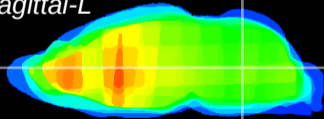

Coronal

Sagittal-R

Sagittal-L

ViBriSM: CX25440
Horizontal

MVe