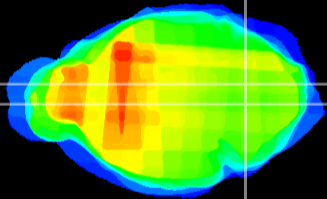

Coronal

Sagittal-R

Sagittal-L

ViBriSM: CX25440
Horizontal

MVe