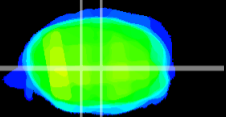

Coronal

Sagittal-R

Sagittal-L

ViBriSM: CX25440
Horizontal

MVe