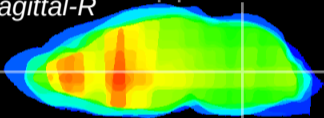

Coronal

Sagittal-R

Sagittal-L

ViBriSM: CX25440
Horizontal

MVe