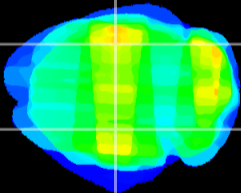

Coronal

Sagittal-R

Sagittal-L

ViBrism: CX25453
Horizontal

CA2/CA3