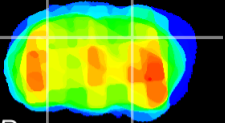

Coronal

Sagittal-R

Sagittal-L

ViBrism: CX25453
Horizontal

CA2/CA3