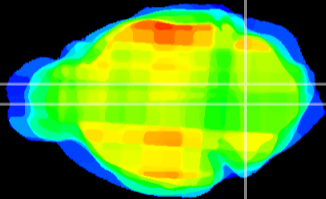

*Coronal*

*Sagittal-R*

*Sagittal-L*

ViBrism: CX25454  
*Horizontal*

MVe