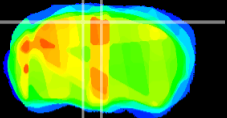

Coronal

Sagittal-R

Sagittal-L

ViBrism: CX25473
Horizontal

RS