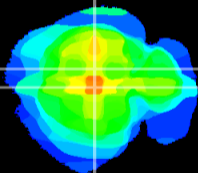

Coronal

Sagittal-R

Sagittal-L

ViBrism: CX25473
Horizontal

RS