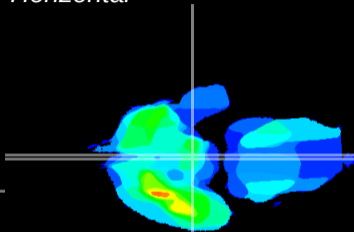

Coronal

Sagittal-R

Sagittal-L

ViBrism: CX25475
Horizontal

ME