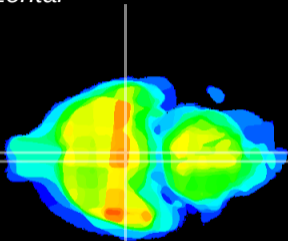

Coronal

Sagittal-R

Sagittal-L

ViBrism: CX25497
Horizontal

VMH