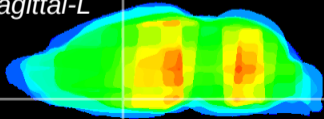

Coronal

Sagittal-R

Sagittal-L

ViBrism: CX25501
Horizontal

MPA