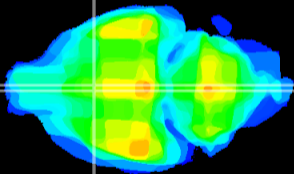

Coronal

Sagittal-R

Sagittal-L

ViBrism: CX25501
Horizontal

MPA