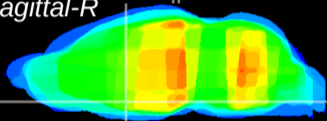

Coronal

Sagittal-R

Sagittal-L

ViBrism: CX25501
Horizontal

MPA