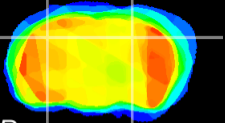

Coronal

Sagittal-R

Sagittal-L

ViBrism: CX25503
Horizontal

CA2/CA3