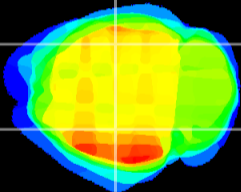

Coronal

Sagittal-R

Sagittal-L

ViBrism: CX25503
Horizontal

CA2/CA3