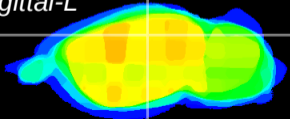

Coronal

Sagittal-R

Sagittal-L

ViBrism: CX25503
Horizontal

CA2/CA3