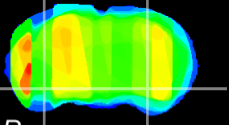

Coronal

Sagittal-R

Sagittal-L

ViBrism: CX25510
Horizontal

ventral S