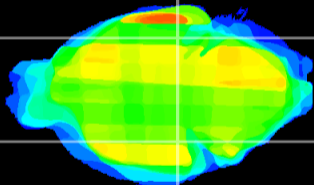

Coronal

Sagittal-R

Sagittal-L

ViBrism: CX25510
Horizontal

ventral S