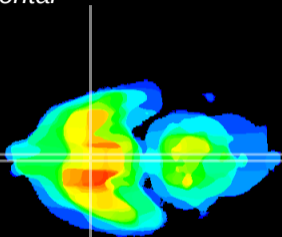

Coronal

Sagittal-R

Sagittal-L

ViBrism: CX25512
Horizontal

SCN