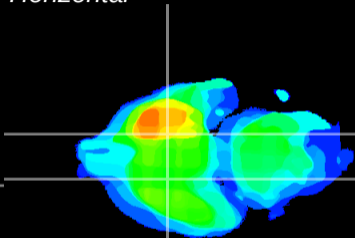

Coronal

Sagittal-R

Sagittal-L

ViBriSM: CX25515
Horizontal

S0