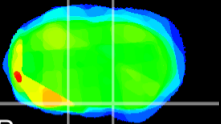

Coronal

Sagittal-R

Sagittal-L

ViBriSM: CX25515
Horizontal

S0