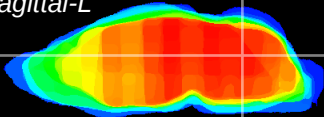

Coronal

Sagittal-R

Sagittal-L

ViBrism: CX25516
Horizontal

Cb nucleus