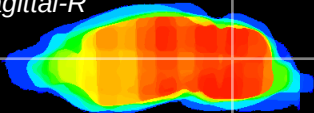

Coronal

Sagittal-R

Sagittal-L

ViBrism: CX25516
Horizontal

Cb nucleus