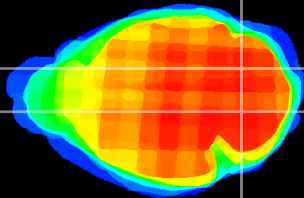

Coronal

Sagittal-R

Sagittal-L

ViBrism: CX25516
Horizontal

Cb nucleus