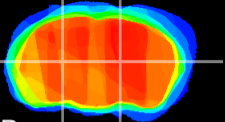

*Coronal*

*Sagittal-R*

*Sagittal-L*

ViBrism: CX25516  
*Horizontal*

VPM/VPL