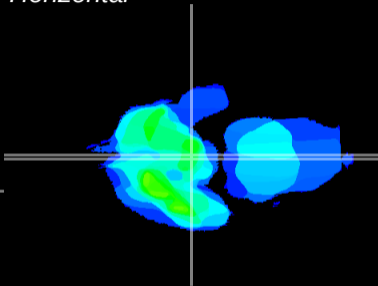

Coronal

Sagittal-R

Sagittal-L

ViBrism: CX25524
Horizontal

ME