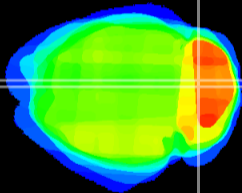

Coronal

Sagittal-R

Sagittal-L

ViBrism: CX25529  
Horizontal

Cb vermis