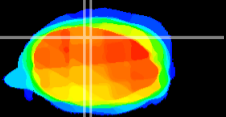

Coronal

Sagittal-R

Sagittal-L

ViBrism: CX25529  
Horizontal

Cb vermis