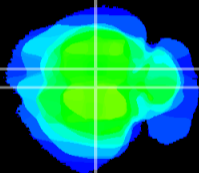

Coronal

Sagittal-R

Sagittal-L

ViBrism: CX25529
Horizontal

RS