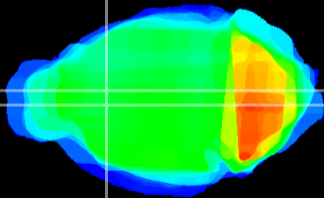

Coronal

Sagittal-R

Sagittal-L

ViBrism: CX25532
Horizontal

LS