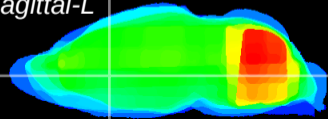

Coronal

Sagittal-R

Sagittal-L

ViBrism: CX25532
Horizontal

LS