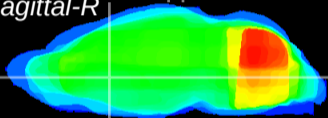

Coronal

Sagittal-R

Sagittal-L

ViBrism: CX25532
Horizontal

LS