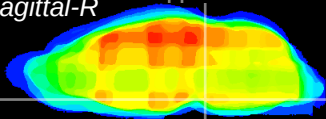

Coronal

Sagittal-R

Sagittal-L

ViBrism: CX25546
Horizontal

Pn