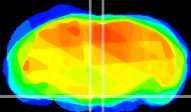

Coronal

Sagittal-R

Sagittal-L

ViBrism: CX25546
Horizontal

Pn