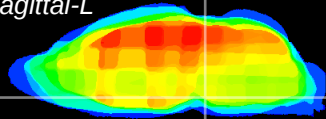

Coronal

Sagittal-R

Sagittal-L

ViBrism: CX25546
Horizontal

Pn