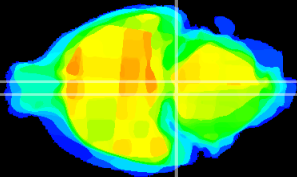

Coronal

Sagittal-R

Sagittal-L

ViBrism: CX25546
Horizontal

Pn