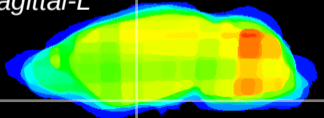

Coronal

Sagittal-R

Sagittal-L

ViBrism: CX25549
Horizontal

S0