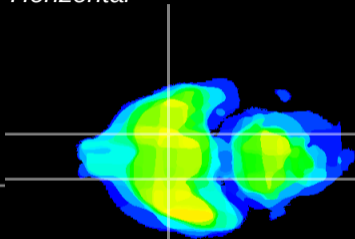

Coronal

Sagittal-R

Sagittal-L

ViBrism: CX25549
Horizontal

S0