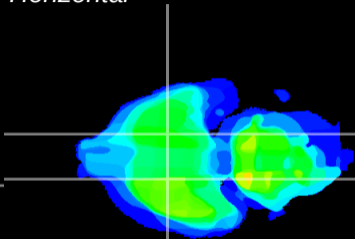

Coronal

Sagittal-R

Sagittal-L

ViBriSM: CX25552
Horizontal

S0