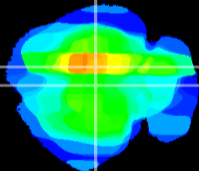

Coronal

Sagittal-R

Sagittal-L

ViBrism: CX25559
Horizontal

RS