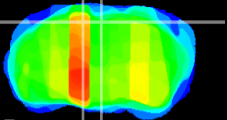

Coronal

Sagittal-R

Sagittal-L

ViBrism: CX25559
Horizontal

RS