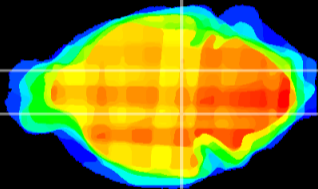

Coronal

Sagittal-R

Sagittal-L

ViBrism: CX25561
Horizontal

SN