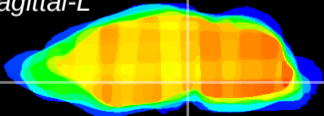

Coronal

Sagittal-R

Sagittal-L

ViBrism: CX25561
Horizontal

SN