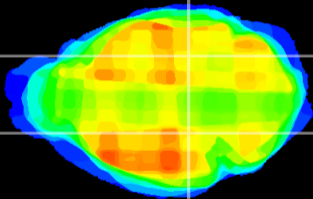

Coronal

Sagittal-R

Sagittal-L

ViBrism: CX25566
Horizontal

MG