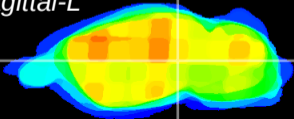

Coronal

Sagittal-R

Sagittal-L

ViBrism: CX25566
Horizontal

MG