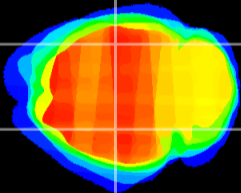

Coronal

Sagittal-R

Sagittal-L

ViBrism: CX25575
Horizontal

CA2/CA3