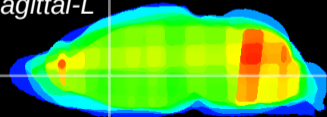

Coronal

Sagittal-R

Sagittal-L

ViBrism: CX25579  
Horizontal

LS