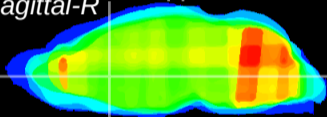

Coronal

Sagittal-R

Sagittal-L

ViBrism: CX25579  
Horizontal

LS