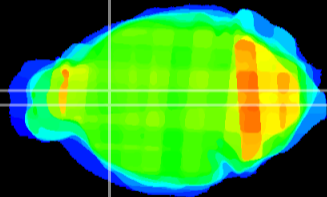

Coronal

Sagittal-R

Sagittal-L

ViBrism: CX25579  
Horizontal

LS