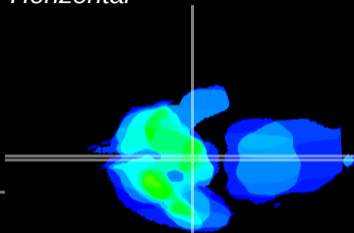

*Coronal*

*Sagittal-R*

*Sagittal-L*

ViBrism: CX25579  
*Horizontal*

ME