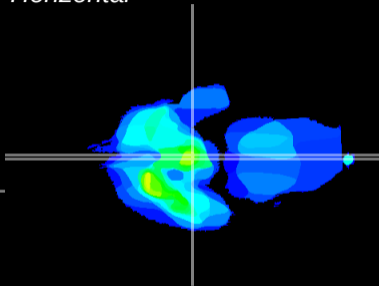

Coronal

Sagittal-R

Sagittal-L

ViBrism: CX25580
Horizontal

ME