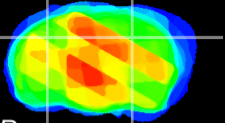

Coronal

Sagittal-R

Sagittal-L

ViBrism: CX25591
Horizontal

CA2/CA3