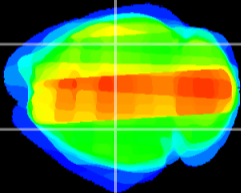

Coronal

Sagittal-R

Sagittal-L

ViBrism: CX25591
Horizontal

CA2/CA3