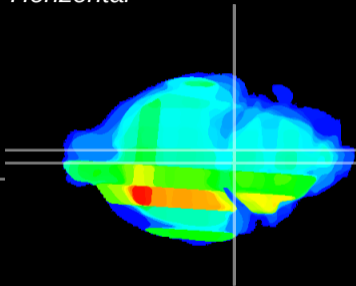

Coronal

Sagittal-R

Sagittal-L

ViBrism: CX25596
Horizontal

Pn