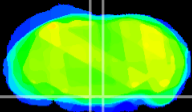

Coronal

Sagittal-R

Sagittal-L

ViBrism: CX25598
Horizontal

Pn