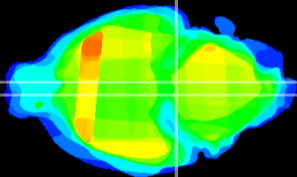

Coronal

Sagittal-R

Sagittal-L

ViBrism: CX25598
Horizontal

Pn