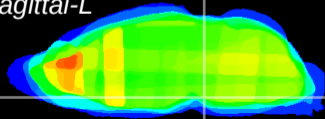

Coronal

Sagittal-R

Sagittal-L

ViBrism: CX25598
Horizontal

Pn